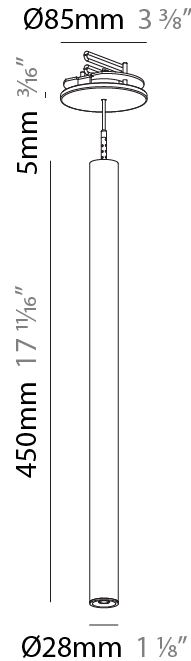

ELECTRICAL

Lamp Type: LED (Zhaga Standard)
Input Wattage (W): 6.4
Total Output Wattage (W): 6
Dimming: Tri-Mode (Non-Dimming and Phase Dimming (120Vac only) and 0-10V Dimming)
Driver Included: Yes
Driver Location: External
Driver Type: Constant Current - Universal
Driver Class: Class 2
Housing: ENCP3 w/Quick Connect
Input Voltage (V): 120 - 277
Constant Current (MA): 500

LED

Number of LEDs: 1
Color Temperature (°K): 2700 / 3000 / 3500 / 4000
Max. Delivered Lumen (lm): Max 381 / 404 / 426 / 438
Nominal Lumen (lm): 460 / 487 / 514 / 528
CRI: >90 CRI
Lamp Life (hrs): 50000

OPTICAL

Reflector: 20 / 26 / 56

RATINGS AND CERTIFICATIONS

Certified By: CSA Certified to UL and CSA Standards

IP20 © 2024, T 1800-388-3382, F 416-247-9319, www.zaneen.com

Available for International specifications by adding 'INT' at the end of the existing Model #. For assistance on 'custom' specifications, contact zteam@zaneen.com. In a constant effort to supply the best product, we reserve the right to change specifications or materials without notice. The most recent specification sheets are found at zaneen.com